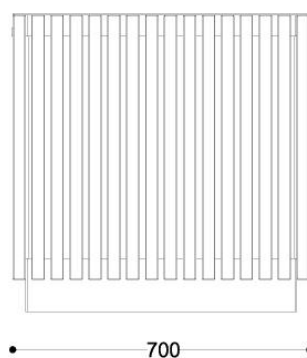

Data

height: **700 mm**

width: **700 mm**

length: **700 mm**

Framework

H17 stainless steel, powder-coated | **RAL 7016 (anthracite)**

Wood

Pine | **Natural**

Assembly

For anchoring

Technical drawings

Rzut z boku

Rzut z frontu

Rzut z góry