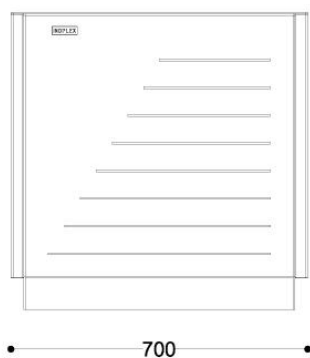

Data

height: **700 mm**

width: **700 mm**

length: **700 mm**

Framework

H17 stainless steel, powder-coated | **RAL 7016 (anthracite)**

Wood

Pine | **Natural**

Assembly

For anchoring

Technical drawings

Rzut z boku

Rzut z frontu

Rzut z góry