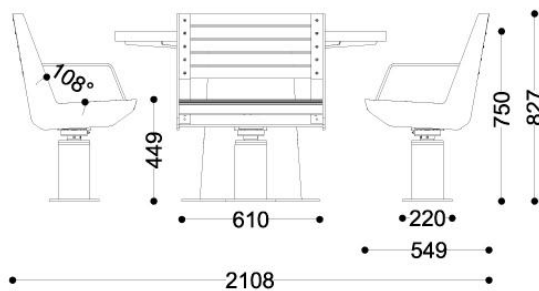

Data

height: **827 mm**

width: **2108 mm**

length: **2108 mm**

Framework

Galvanized and powder-coated black steel | **RAL 7016 (anthracite)**

Wood

Pine | **Natural**

Options

Rotating features | **Rotating 360°**

Assembly

For anchoring

Technical drawings

Wersja obrotowa

Wersja statyczna