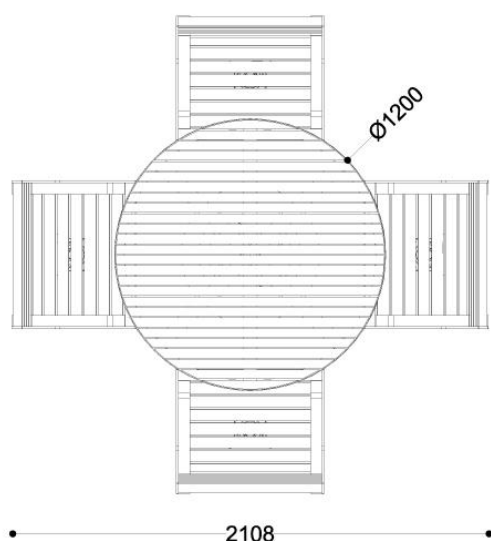

Data

height: **827 mm**

width: **2108 mm**

length: **2108 mm**

Framework

Galvanized and powder-coated black steel | **RAL 7016 (anthracite)**

Wood

Pine | **Natural**

Options

Rotating features | **Rotating 360°**

Assembly

For anchoring

Technical drawings

Wersja obrotowa

Wersja statyczna