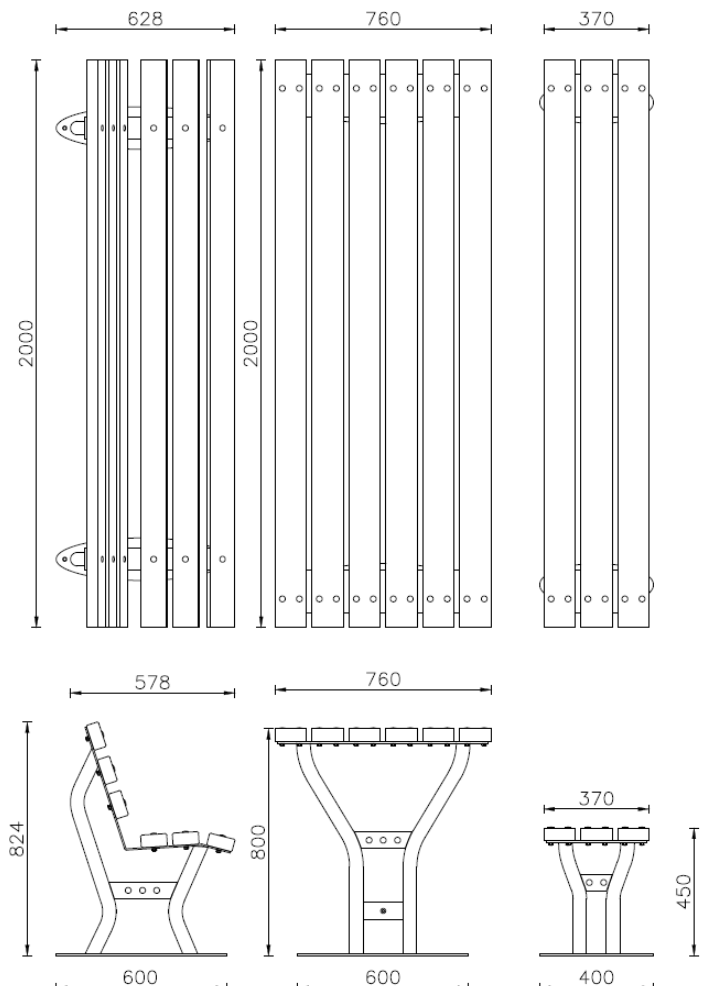

Articolo /item

Codice / Code

**SET VILLAGE wood**

**AA001**

Finitura /Finishing

**GALVANIZED AND POWDER COATED**

Set consisting of a table and two benches, which can also be purchased individually.

The table and benches are composed of a steel structure formed by two shaped sides in  $\varnothing 48$  mm tubular which rest on an elliptical base that can be plugged into the ground, and on the upper part are fixed the wooden slats dim.110x45 mm in Nordic pine wood or in hardwood.

The sides are connected to each other by a central tie rod in  $\varnothing 48$  mm round tube to give stability to the structure, and in the case of the table it also acts as a footrest.

All metal parts are galvanized and coated with thermosetting polyester powders in various RAL colours.

## TECHNICAL DETAILS

Dimension	760x2000 mm table 370x2000 mm backless bench 578x2000 mm bench with backrest
Height	800 mm table 450 mm backless bench 824 mm bench with backrest
Weight	155 kg