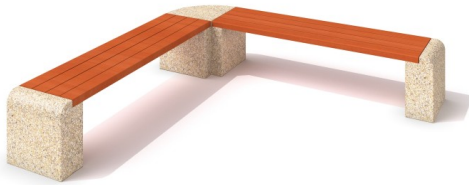

Concrete bench 07

Code: ST-01-CR-003

Social

Socialisation

Sitting

Resting

Description

Concrete bench available in 15 colours without backrest. 2 perpendicular seats made of wood. The bench is good choice for comfortable and good looking urban furniture to park, estete etc. Construction of this bench make the impression of light and aesthetic, best for urban space.

Product details

- Dimensions (LxWxH): 2,27 x 2,27 x 0,45 m
- Seat width: 0,45 m
- Weight: 400 kg

Materials

The basis of the bench is made of grainy concrete available in 15 colours. The seat can be made of 2 types of wood (spruce wood, exotic wood) available in 10 colours.

All images are for illustration purpose only and may vary from the actual product.