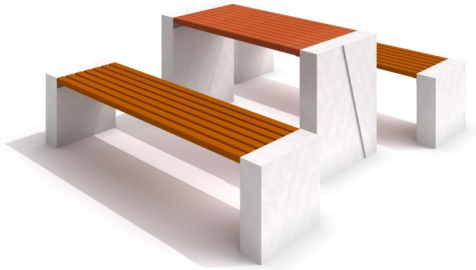

# DECO white concrete table 02

Code:

Social

Socialisation

Sitting

Resting

## Description

A set consisting of two benches and a table:

- **DECO concrete bench 10**
- **DECO white concrete table 01**

Deco concrete table and benches available in 2 colors **WHITE** and **GRAY**. The set keeps the modern and fresh look of urban furniture and urban space by using simple, light and smooth concrete forms in hand with wood.

## Product details

- Dimensions a set (LxWxH): 2,10 x 1,90 x 0,75 m
- Dimensions a bench (LxWxH): 1,87 x 0,45 x 0,45 m
- Dimensions a table (LxWxH): 1,40 x 0,60 x 0,75 m
- Bench weight: 140 kg
- Table weight: 200 kg

## Materials

The construction a set is made of white or grey deco concrete. The top and seats made is wooden.

All images are for illustration purpose only and may vary from the actual product.