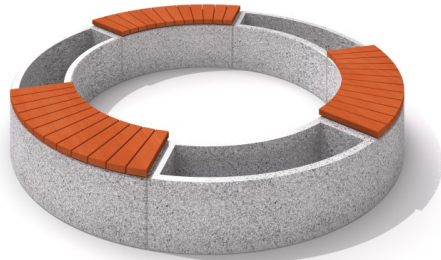

Concrete planter set with bench 03

Code: KT-05-CR-004

Social

Socialisation

Sitting

Resting

Description

Rinsed concrete bench available in 7 colours without backrest. Bench in a shape of arc. Seat is made of wood. The bench is a good choice for comfortable and good looking urban furniture to park, estate etc. Construction of this bench makes the impression of light and aesthetic furniture, best for urban space.

Product details

- Dimensions (LxWxH): 3,00 x 3,00 x 0,46 m
- Dimension around the circumference: 9,42 m
- Seat width: 0,45 m
- Weight: 3800 kg

* The color of the grit on the render corresponds to No. 3 (Premium) from the colour card.

Materials

3 arched planters KT-05-CR-001 made of concrete reinforced with steel and 3 benches KT-01-CR-003 on a plan of circle (ca. 3 m. of diameter). Seat of the bench made of wood. Planters with drain hole on the bottom.