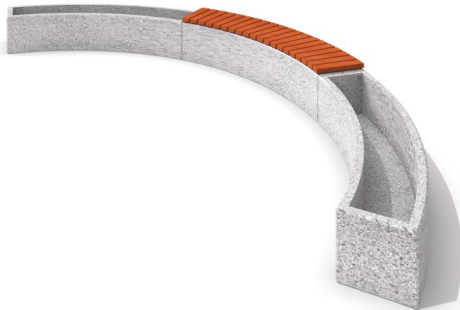

Concrete planter set with bench 05

Code: KT-05-CR-007

Social

Socialisation

Sitting

Resting

Description

Rinsed concrete bench available in 7 colours. The seat is made of wood. Bench in a shape of arc. Seat is made of wood. The bench is a good choice for comfortable and good looking urban furniture to park, estate etc. Construction of this bench makes the impression of light and aesthetic furniture, best for urban space.

Product details

- Dimensions (LxWxH): 5,11 x 3,00 x 0,46 m
- Arc length: 7,90 m
- Seat width: 0,45 m
- Weight: 1400 kg

* The color of the grit on the render corresponds to No. 3 (Premium) from the colour card.

Materials

2 arched planters KT-05-CR-002 made of concrete reinforced with steel and bench KT-01-CR-004 on a plan of circle (ca. 6 m. of diameter). Seat of the bench made of wood.

All images are for illustration purpose only and may vary from the actual product.