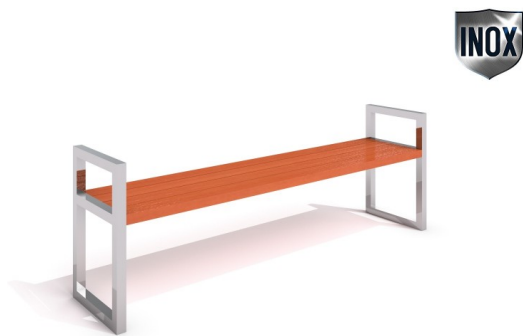

Stainless steel bench 05

Code: KH-01-NX-005

Social

Socialisation

Sitting

Resting

Description

Stainless steel bench with armrests and without backrest. Seat and backrest made of spruce wood, available in oak and palisander colours. The bench keeps elegant and simple look of urban furniture.

Product details

- Dimensions (LxWxH): 1,9 x 0,42 x 0,44 m
- Length of the seat: 1,8 m

Materials

- The frame of bench is made of stainless steel.
- The seat and backrest is made of spruce wood, available in oak and palisander colours.