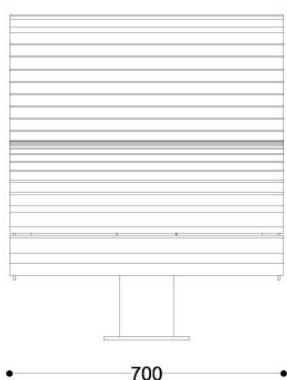

Data

height: **827 mm**
width: **700 mm**
length: **2020 mm**

Framework

AISI 304 stainless steel | **ground**

Wood

Pine | **Natural**

Options

Rotating features | **Rotating 360°**

Assembly

For anchoring

Technical drawings

Widok z frontu

Widok z boku